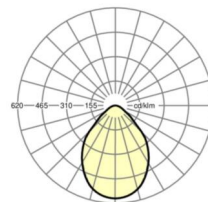

CHARACTERISTICS

Order number	62162016670
EAN number	4020863436163
Commodity code	94051190
Certification mark	IP 65, Protection class I, VDU 65°<3000, F, D, Clean room, HACCP DIN10500/Food/IFS/BRC, Indoor, CE
Impact resistance (IK rating)	IK07 (-20°C bis 35°C)
Ambient temperatur	ta -20°C to 35°C
Special properties	Ready for IoT
Warranty period	7 years
State funding programs	BEG - Federal funding for efficient buildings (valid only for Germany)

ELECTRICAL ENGINEERING

Controller	Electronic driver DALI2 (1 pcs.)
System output	51W
Mains voltage	230V/50Hz
Circuit breakers (inrush current)	15 pieces/B10, 24 pieces/B16, 24 pieces/C10, 40 pieces/C16
Energy efficiency class/light source	C

LIGHTING TECHNOLOGY

Placement	LED, Colour rendering/Light colour CRI ≥ 80 / 4000K
Colour tolerance (MacAdam)	3SDCM
Photobiological safety (Luminaire)	RG0
Nominal luminous flux	6707lm
Nominal luminous flux-emergency lighting mode	6707lm
LED service life	90000h L80/B10 (Tq 35°C), 100000h L80/B10 (Tq 25°C), 48000h L90/B10 (Tq 25°C)
Luminaire luminous efficiency	132lm/W
UGR lat./long.	18.4 / 18.3

DEEP-LINK

<https://www.regiolum.de/en/article/62162016670>