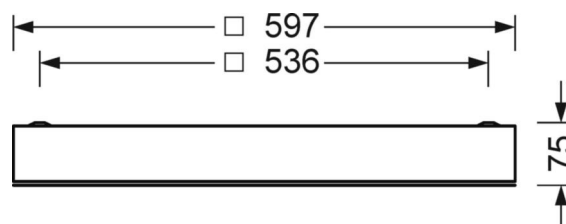

## LIGHTING TECHNOLOGY

Placement	LED, Colour rendering/Light colour CRI ≥ 80 / 4000K
Colour tolerance (MacAdam)	3SDCM
Photobiological safety (Luminaire)	RG0
Nominal luminous flux	6707lm
Nominal luminous flux-emergency lighting mode	6707lm
LED service life	90000h L80/B10 (Tq 35°C), 100000h L80/B10 (Tq 25°C), 48000h L90/B10 (Tq 25°C)
Luminaire luminous efficiency	132lm/W
UGR lat./long.	18.4 / 18.3

## DEEP-LINK

<https://www.regiolum.de/en/article/62162016670>

Reference	LED 6700lm 840
ηLB	100 %
Φ ↓/↑	100 % / 0 %
UGR lat./long.	18.4 / 18.3
VDU	65° < 3000cd/m²

**MECHANICS**

<b>Housing colour</b>	traffic white RAL 9016
<b>Dimensions (LxWxH/DxH)</b>	597mm x 597mm x 75mm
<b>Ceiling system</b>	cut-out ceilings [AD]
<b>Weight (net)</b>	10.9kg
<b>Cable entry KE (X/Y)</b>	279mm/17mm
<b>Type of installation</b>	Ceiling-mounted single installation, Ceiling-mounted trunking installation, Installation in clean room ceilings, Ceiling installation individual mounting

**Dimensions**

<b>L</b>	597 mm	Length
<b>B</b>	597 mm	Width
<b>H</b>	75 mm	Height
<b>A1</b>	536 mm	Mounting distance single mounting
<b>X</b>	279 mm	Distance cable infeed to the center of the luminaire on the X-axis
<b>Y</b>	17 mm	Distance cable infeed to the center of the luminaire on the Y-axis