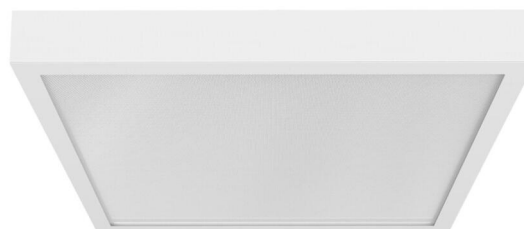

Surface-mounted luminaire - Multilayer lighting technology - direct distribution

Sheet steel housing suitable, rectangular cross section; suitable for use in clean rooms and clean room areas per DIN 14644-1; manufactured per IPA provisions, as well as the directives for quality assurance GMP (Good Manufacturing Practice); Housing colour traffic white RAL 9016; Direct light distribution, using CDP microprism made of PMMA and forward-scattering diffuser foil as multi-layer technology; for VDU workstations, omnidirectional glare suppression to DIN EN 12464-1 standard. With clear cover made of laminated safety glass; Integrated LED driver design.. Electrical connection and connection of control cable using 5-pole connection terminal with plug-in contacts; Luminous flux in emergency light mode 6707 lm. The aduna clean room luminaire is suitable for direct voltage (0/50Hz), emergency luminaires must have additional marking. Suitable for air purity class ISO 14644-1 Class 2 with excellent to very good results in terms of microbial metabolic potential and chemical resistance.

## ELECTRICAL ENGINEERING

Controller	Electronic driver DALI2 (1 pcs.)
System output	51W
Mains voltage	230V/50Hz
Circuit breakers (inrush current)	15 pieces/B10, 24 pieces/B16, 24 pieces/C10, 40 pieces/C16
Energy efficiency class/light source	C

## DEEP-LINK

<https://www.regiolum.de/en/article/62162016670>

Reference	LED 6700lm 840
ηLB	100 %
Φ ↓/↑	100 % / 0 %
UGR lat./long.	18.4 / 18.3
VDU	65° < 3000cd/m²

**MECHANICS**

<b>Housing colour</b>	traffic white RAL 9016
<b>Dimensions (LxWxH/DxH)</b>	597mm x 597mm x 75mm
<b>Ceiling system</b>	cut-out ceilings [AD]
<b>Weight (net)</b>	10.9kg
<b>Cable entry KE (X/Y)</b>	279mm/17mm
<b>Type of installation</b>	Ceiling-mounted single installation, Ceiling-mounted trunking installation, Installation in clean room ceilings, Ceiling installation individual mounting